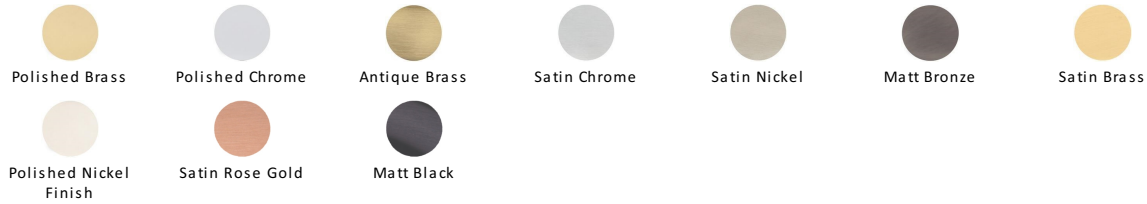

## Wire Cabinet Pull Handle with Rose

C2156 160-AT

Heritage Brass Cabinet Pull Wire Design with 16mm Rose 160mm CTC Antique Brass Finish

**Material:**  
Solid Brass

**Finish:**  
Antique Brass

### Available Finishes

### Available Sizes