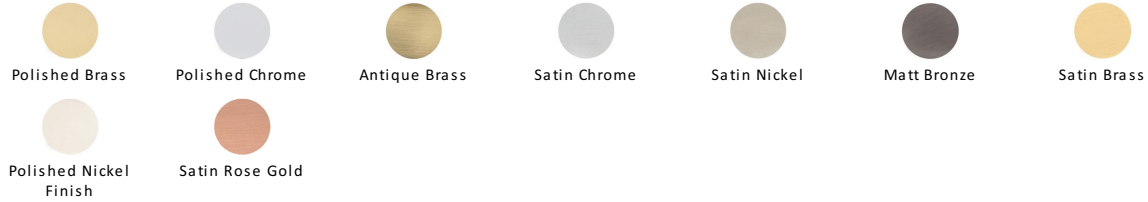

Colonial Cabinet Pull Handle

C2533 254-SN

Heritage Brass Cabinet Pull Colonial Design 254mm CTC Satin Nickel Finish

Material:
Solid Brass

Finish:
Satin Nickel

Available Finishes

Available Sizes

Product Dimensions (All dimensions are in millimeters unless otherwise indicated)

Length	280	CTC	254	Projection	38	Base	25
--------	-----	-----	-----	------------	----	------	----

About the Finish

Satin Nickel

With its honeyed grey tone created by brushed nickel plating on brass, this finish closely matches Stainless Steel but offers a warm and subtle alternative which is popular in traditional and modern décors.