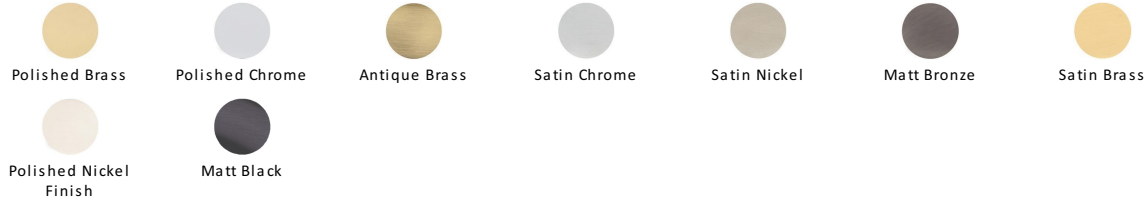

Shropshire Drawer Pull Handle

C2765 152-PNF

Heritage Brass Drawer Pull Shropshire Design 152mm CTC Polished Nickel Finish

Material:
Solid Brass

Finish:
Polished Nickel Finish

Available Finishes

Available Sizes

Product Dimensions (All dimensions are in millimeters unless otherwise indicated)

Length	181	CTC	152	Projection	25	Finger Clearance - Width	164
Finger Clearance - Height	22						

About the Finish

Polished Nickel Finish

With its subtle golden hue this is a mellow alternative to polished chrome. The finish is not coated and will oxidise naturally. If not regularly buffed with a soft cloth this finish will subtly change over time by taking on an aged patina.