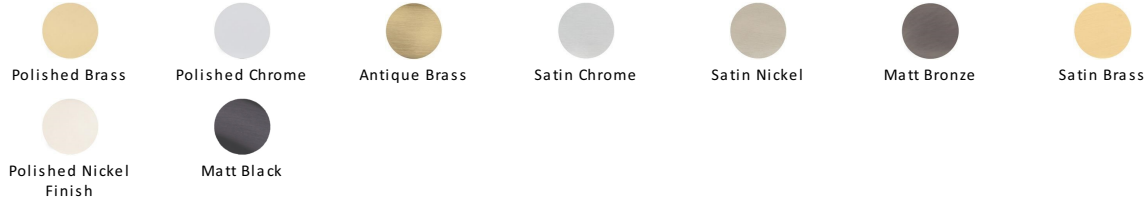

## Rectangular Cabinet Knob

C3384 41-MB

Heritage Brass Cabinet Knob Rectangular Design 41mm Matt Bronze finish

**Material:**  
Solid Brass

**Finish:**  
Matt Bronze

### Available Finishes

### Available Sizes

#### Matt Bronze

An aged finish on brass creating a vintage appearance, yet one that also looks outstanding in contemporary schemes. Over a period of time the bronze colour will lighten along any edges and surfaces that are frequently touched and create a naturally aged appearance highlighting frequently touched areas and exposing the brass below.