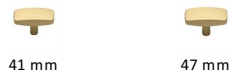

Rectangular Cabinet Knob

C3384 47-SB

Heritage Brass Cabinet Knob Rectangular Design 47mm Satin Brass finish

Material:
Solid Brass

Finish:
Satin Brass

Available Finishes

Available Sizes

Product Dimensions (All dimensions are in millimeters unless otherwise indicated)

Length	47	Width	25	Projection	28	Base	9
---------------	----	--------------	----	-------------------	----	-------------	---

About the Finish

Satin Brass

A modern alternative to the traditional polished brass, this attractive brushed texture beautifully mellows and adds warmth to both a traditional and a soft contemporary décor.

Box Contains

- 1 Cabinet Knob
- All fixing screws and fasteners
- Back fittings, 2 x M4 bolts, thread length 25 and 38mm

+971 (0) 43559265

www.heritagebrass-uae.com

office@heritagebrass-uae.com