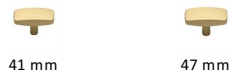

Rectangular Cabinet Knob

C3384 47-SB

Heritage Brass Cabinet Knob Rectangular Design 47mm Satin Brass finish

Material:
Solid Brass

Finish:
Satin Brass

Available Finishes

Available Sizes

Product Dimensions (All dimensions are in millimeters unless otherwise indicated)

| | | | | | | | |
|---------------|----|--------------|----|-------------------|----|-------------|---|
| Length | 47 | Width | 25 | Projection | 28 | Base | 9 |
|---------------|----|--------------|----|-------------------|----|-------------|---|