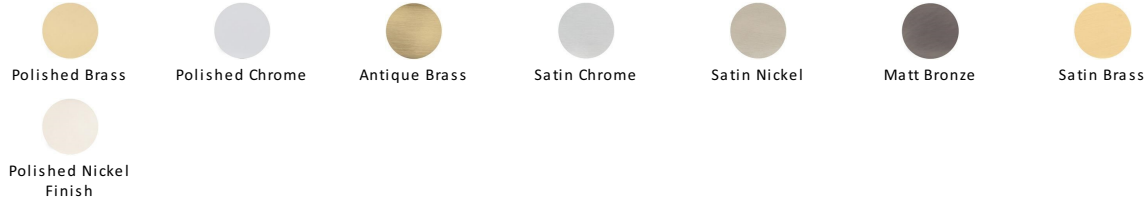

Rectangular Hammered Cabinet Knob

C3386 41-SB

Heritage Brass Cabinet Knob Rectangular Hammered Design 41mm Satin Brass finish

Material:
Solid Brass

Finish:
Satin Brass

Available Finishes

Available Sizes

Product Dimensions (All dimensions are in millimeters unless otherwise indicated)

About the Finish

Satin Brass

A modern alternative to the traditional polished brass, this attractive brushed texture beautifully mellows and adds warmth to both a traditional and a soft contemporary décor.