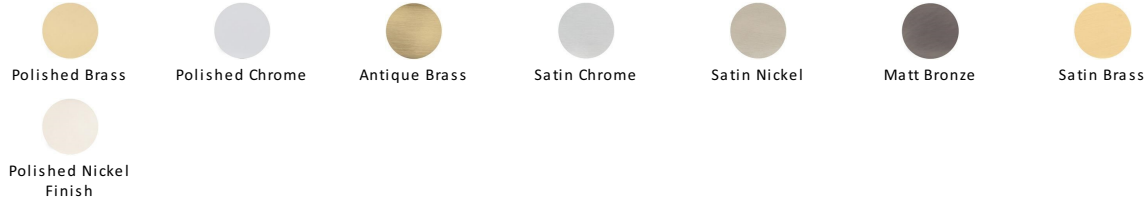

Rectangular Hammered Cabinet Knob

C3386 41-SN

Heritage Brass Cabinet Knob Rectangular Hammered Design 41mm Satin Nickel finish

Material:
Solid Brass

Finish:
Satin Nickel

Available Finishes

Available Sizes

Product Dimensions (All dimensions are in millimeters unless otherwise indicated)

Length	41	Width	22	Projection	28	Base	9
---------------	----	--------------	----	-------------------	----	-------------	---

About the Finish

Satin Nickel

With its honeyed grey tone created by brushed nickel plating on brass, this finish closely matches Stainless Steel but offers a warm and subtle alternative which is popular in traditional and modern décors.