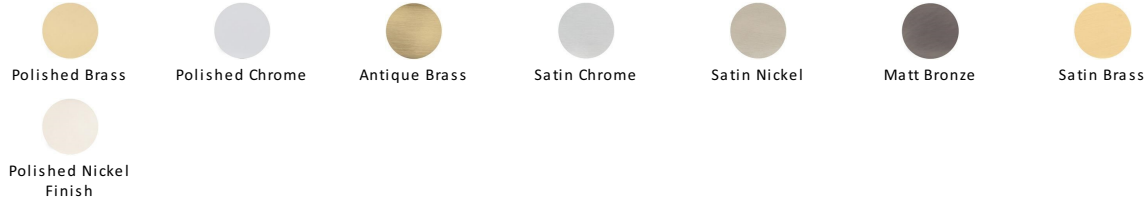

Rectangular Hammered Cabinet Knob

C3386 47-MB

Heritage Brass Cabinet Knob Rectangular Hammered Design 47mm Matt Bronze finish

Material:
Solid Brass

Finish:
Matt Bronze

Available Finishes

Available Sizes

Product Dimensions (All dimensions are in millimeters unless otherwise indicated)

Length	47	Width	25	Projection	28	Base	9
---------------	----	--------------	----	-------------------	----	-------------	---

About the Finish

Matt Bronze

An aged finish on brass creating a vintage appearance, yet one that also looks outstanding in contemporary schemes. Over a period of time the bronze colour will lighten along any edges and surfaces that are frequently touched and create a naturally aged appearance highlighting frequently touched areas and exposing the brass below.