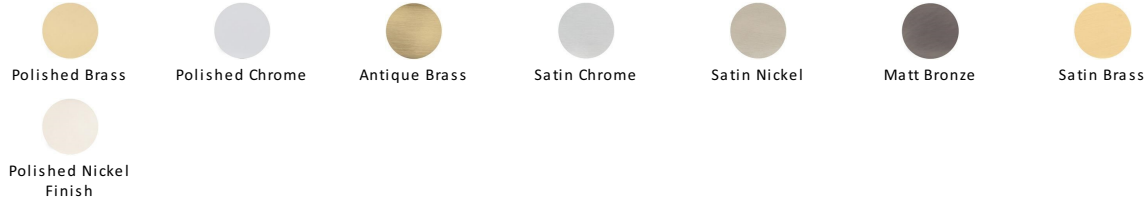

Rectangular Hammered Cabinet Knob

C3386 47-PB

Heritage Brass Cabinet Knob Rectangular Hammered Design 47mm Polished Brass finish

Material:
Solid Brass

Finish:
Polished Brass

Available Finishes

Available Sizes

About the Finish

Polished Brass

Warm, mellow with a sense of heritage and comfort this highly polished finish is opulent without being flamboyant. Polished Brass coordinates perfectly with traditional décor.