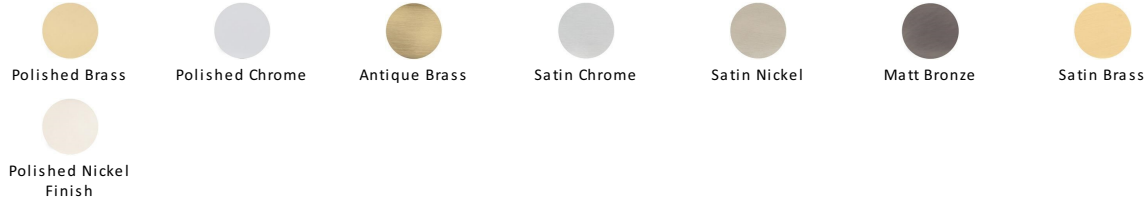

Rectangular Hammered Cabinet Knob

C3386 47-SN

Heritage Brass Cabinet Knob Rectangular Hammered Design 47mm Satin Nickel finish

Material:
Solid Brass

Finish:
Satin Nickel

Available Finishes

Available Sizes

Product Dimensions (All dimensions are in millimeters unless otherwise indicated)

Length	47	Width	25	Projection	28	Base	9
---------------	----	--------------	----	-------------------	----	-------------	---

About the Finish

Satin Nickel

With its honeyed grey tone created by brushed nickel plating on brass, this finish closely matches Stainless Steel but offers a warm and subtle alternative which is popular in traditional and modern décors.