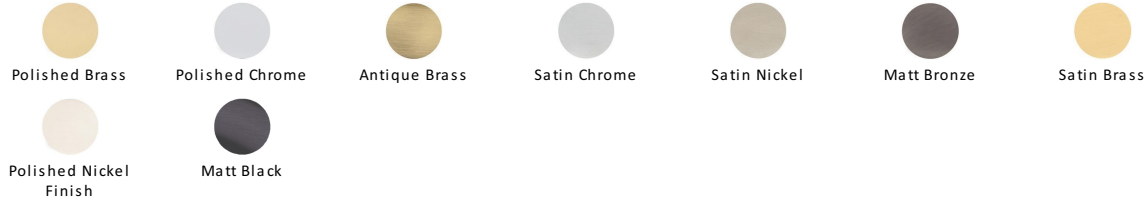

T-Bar Raindrop Cabinet Pull Handle

C3570 128-AT

Heritage Brass Cabinet Pull T-Bar Raindrop Design 128mm CTC Antique Brass Finish

Material:
Solid Brass

Finish:
Antique Brass

Available Finishes

Available Sizes

About the Finish

Antique Brass

With russet hues and a brass undertone, this variation on brass retains a warm and mellow character but adds age and maturity by highlighting the variance of shades making each piece both alluring and unique.