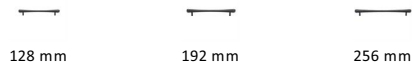

T-Bar Raindrop Cabinet Pull Handle

C3570 128-MB

Heritage Brass Cabinet Pull T-Bar Raindrop Design 128mm CTC Matt Bronze Finish

Material:
Solid Brass

Finish:
Matt Bronze

Available Finishes

Available Sizes

Product Dimensions (All dimensions are in millimeters unless otherwise indicated)

Length	185	CTC	128	Projection	35	Base	8
---------------	-----	------------	-----	-------------------	----	-------------	---

About the Finish

Matt Bronze

An aged finish on brass creating a vintage appearance, yet one that also looks outstanding in contemporary schemes. Over a period of time the bronze colour will lighten along any edges and surfaces that are frequently touched and create a naturally aged appearance highlighting frequently touched areas and exposing the brass below.