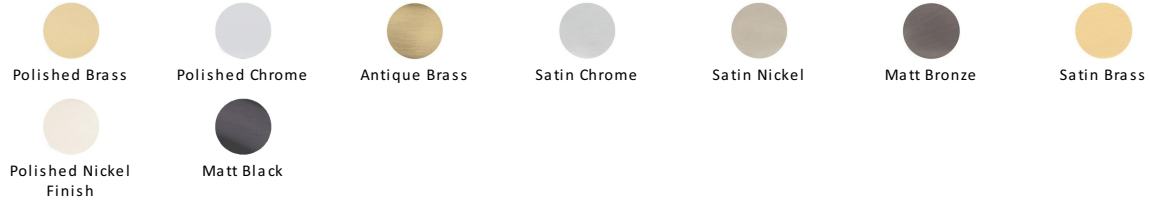

T-Bar Raindrop Cabinet Pull Handle

C3570 192-BKMT

Heritage Brass Cabinet Pull T-Bar Raindrop Design 192mm CTC Matt Black Finish

Material:
Solid Brass

Finish:
Matt Black

Available Finishes

Available Sizes

Product Dimensions (All dimensions are in millimeters unless otherwise indicated)

Length	249	CTC	192	Projection	36	Base	8
---------------	-----	------------	-----	-------------------	----	-------------	---

About the Finish

Matt Black

A matt black powder coating is applied over Solid Brass to create our distinctive Matt Black contemporary look.