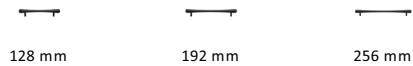

T-Bar Raindrop Cabinet Pull Handle

C3570 192-BKMT

Heritage Brass Cabinet Pull T-Bar Raindrop Design 192mm CTC Matt Black Finish

Material:
Solid Brass

Finish:
Matt Black

Available Finishes

Available Sizes

Product Dimensions (All dimensions are in millimeters unless otherwise indicated)

Length	249	CTC	192	Projection	36	Base	8
---------------	-----	------------	-----	-------------------	----	-------------	---

About the Finish

Matt Black

A matt black powder coating is applied over Solid Brass to create our distinctive Matt Black contemporary look.