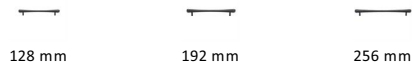

T-Bar Raindrop Cabinet Pull Handle

C3570 256-MB

Heritage Brass Cabinet Pull T-Bar Raindrop Design 256mm CTC Matt Bronze Finish

Material:
Solid Brass

Finish:
Matt Bronze

Available Finishes

Available Sizes

Product Dimensions (All dimensions are in millimeters unless otherwise indicated)

Length	313	CTC	256	Projection	36	Base	8
---------------	-----	------------	-----	-------------------	----	-------------	---

About the Finish

Matt Bronze

An aged finish on brass creating a vintage appearance, yet one that also looks outstanding in contemporary schemes. Over a period of time the bronze colour will lighten along any edges and surfaces that are frequently touched and create a naturally aged appearance highlighting frequently touched areas and exposing the brass below.