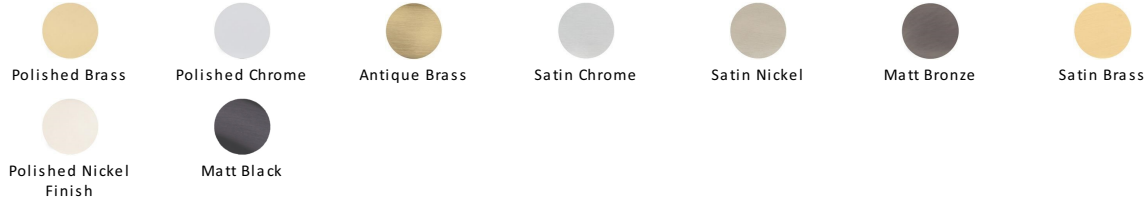

Bridge Cabinet Pull Handle

C3684 128&160PC

Heritage Brass Cabinet Pull Bridge Design 128&160mm CTC Polished Chrome Finish

Material:
Solid Brass

Finish:
Polished Chrome

Available Finishes

Available Sizes

Product Dimensions (All dimensions are in millimeters unless otherwise indicated)

Length	190	Width	15	Dual CTC	128/160	Projection	24
Base	38 x 7						

About the Finish

Polished Chrome

A bold, contemporary finish; low maintenance and easy to clean. The mirror effect reflects light and colour and will complement any colour scheme