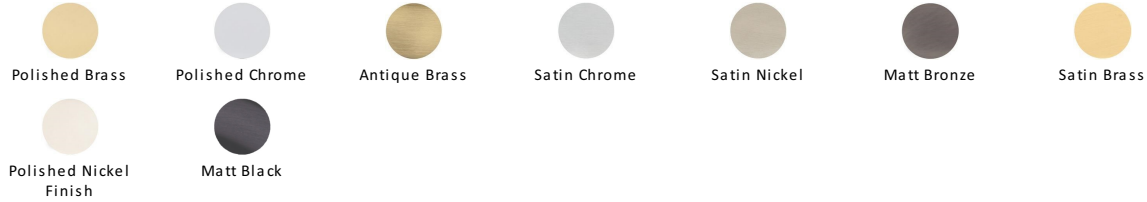

## Bridge Cabinet Pull Handle

C3684 96-PNF

Heritage Brass Cabinet Pull Bridge Design 96mm CTC Polished Nickel Finish

**Material:**  
Solid Brass

**Finish:**  
Polished Nickel Finish

### Available Finishes

### Available Sizes

#### Polished Nickel Finish

With its subtle golden hue this is a mellow alternative to polished chrome. The finish is not coated and will oxidise naturally. If not regularly buffed with a soft cloth this finish will subtly change over time by taking on an aged patina.