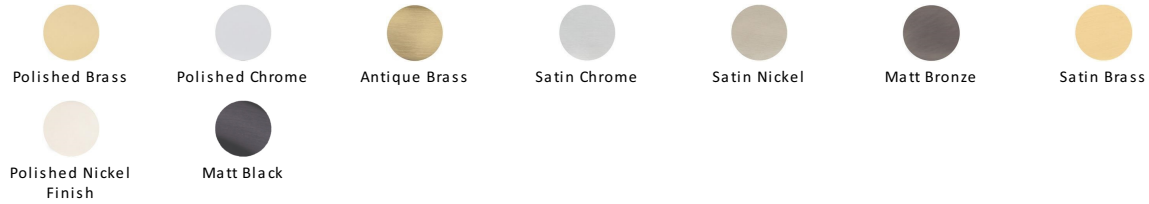

Square Vintage Cabinet Pull Handle

C3964 101-PC

Heritage Brass Cabinet Pull Square Vintage Design 101mm CTC Polished Chrome Finish

Material:
Solid Brass

Finish:
Polished Chrome

Available Finishes

Available Sizes

Product Dimensions (All dimensions are in millimeters unless otherwise indicated)

Length	120	Width	9	CTC	101	Projection	30
Base	18						

About the Finish

Polished Chrome

A bold, contemporary finish; low maintenance and easy to clean. The mirror effect reflects light and colour and will complement any colour scheme