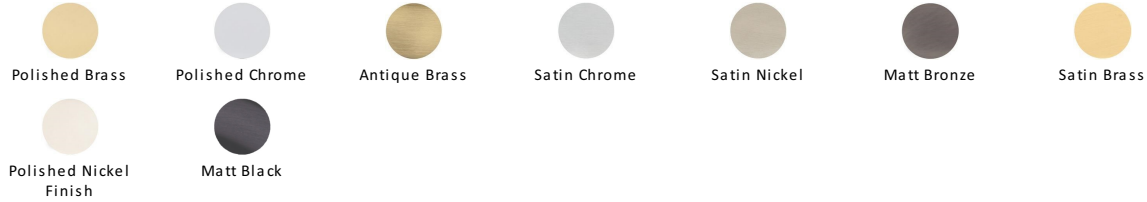

Square Vintage Cabinet Pull Handle

C3964 203-PNF

Heritage Brass Cabinet Pull Square Vintage Design 203mm CTC Polished Nickel Finish

Material:
Solid Brass

Finish:
Polished Nickel Finish

Available Finishes

Available Sizes

Product Dimensions (All dimensions are in millimeters unless otherwise indicated)

Length	221	Width	9	CTC	203	Projection	30
Base	18						

About the Finish

Polished Nickel Finish

With its subtle golden hue this is a mellow alternative to polished chrome. The finish is not coated and will oxidise naturally. If not regularly buffed with a soft cloth this finish will subtly change over time by taking on an aged patina.