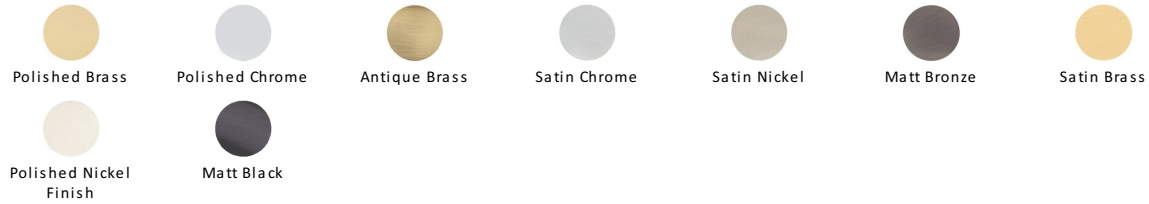

Square Vintage Cabinet Pull Handle

C3964 203-SC

Heritage Brass Cabinet Pull Square Vintage Design 203mm CTC Satin Chrome Finish

Material:
Solid Brass

Finish:
Satin Chrome

Available Finishes

Available Sizes

Product Dimensions (All dimensions are in millimeters unless otherwise indicated)

Length	221	Width	9	CTC	203	Projection	30
Base	18						

About the Finish

Satin Chrome

The brush marks of satin chrome will appeal to those who favour an industrial yet contemporary chrome finish. Satin Chrome Finish is also less prone to finger marks than polished chrome.