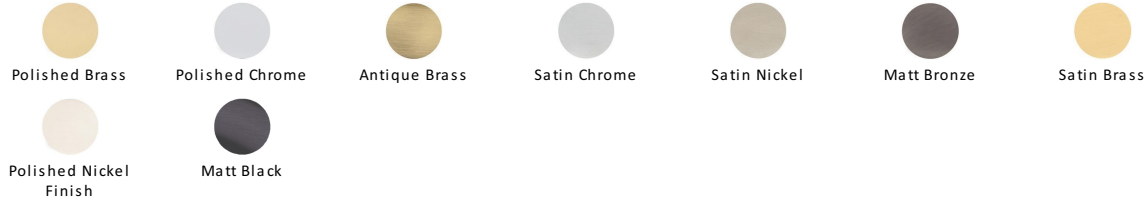

Square Vintage Cabinet Pull Handle

C3964 254-SC

Heritage Brass Cabinet Pull Square Vintage Design 254mm CTC Satin Chrome Finish

Material:
Solid Brass

Finish:
Satin Chrome

Available Finishes

Available Sizes

Product Dimensions (All dimensions are in millimeters unless otherwise indicated)

Length	272	Width	9	CTC	254	Projection	30
Base	18						

About the Finish

Satin Chrome

The brush marks of satin chrome will appeal to those who favour an industrial yet contemporary chrome finish. Satin Chrome Finish is also less prone to finger marks than polished chrome.