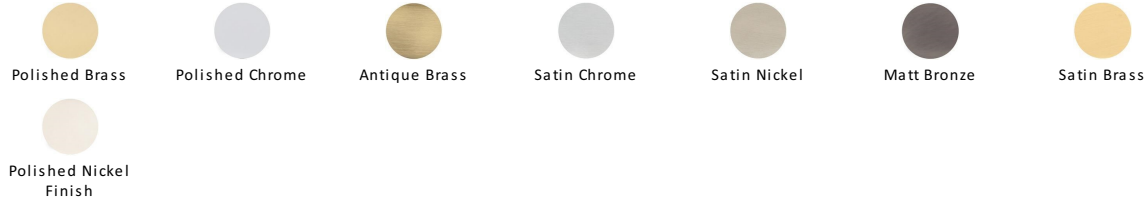

Vintage Cabinet Pull Handle

C4384 102-PNF

Heritage Brass Cabinet Pull Vintage Design 102mm CTC Polished Nickel Finish

Material:

Solid Brass

Finish:

Polished Nickel Finish

Available Finishes

About the Finish

Polished Nickel Finish

With its subtle golden hue this is a mellow alternative to polished chrome. The finish is not coated and will oxidise naturally. If not regularly buffed with a soft cloth this finish will subtly change over time by taking on an aged patina.