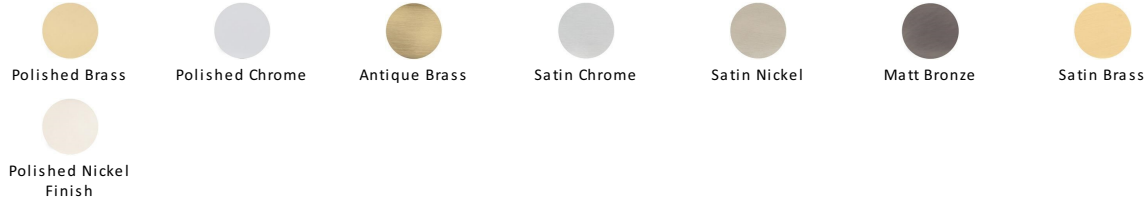

## Hammered Wide Metro Cabinet Pull Handle

C4525 101-AT

Heritage Brass Cabinet Pull Hammered Wide Metro Design 101mm CTC Antique Brass Finish

**Material:**  
Solid Brass

**Finish:**  
Antique Brass

### Available Finishes

### Available Sizes