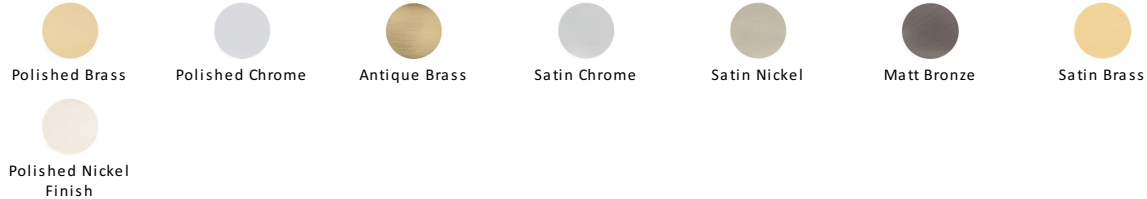

Hammered Wide Metro Cabinet Pull Handle

C4525 128-PNF

Heritage Brass Cabinet Pull Hammered Wide Metro Design 128mm CTC Polished Nickel Finish

Material:
Solid Brass

Finish:
Polished Nickel Finish

Available Finishes

Available Sizes

Product Dimensions (All dimensions are in millimeters unless otherwise indicated)

Length	136	Width	20	CTC	128	Projection	28
Base	8						

About the Finish

Polished Nickel Finish

With its subtle golden hue this is a mellow alternative to polished chrome. The finish is not coated and will oxidise naturally. If not regularly buffed with a soft cloth this finish will subtly change over time by taking on an aged patina.