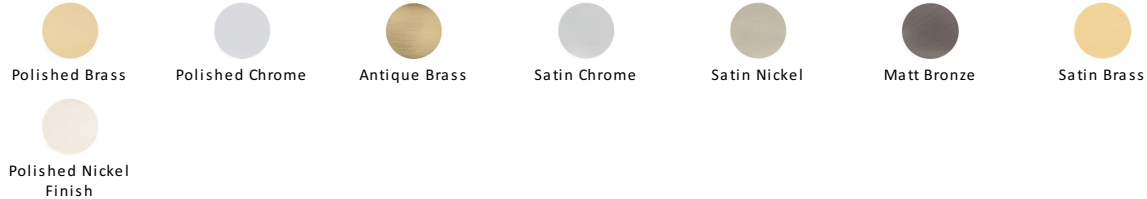

Hammered Wide Metro Cabinet Pull Handle

C4525 160-PNF

Heritage Brass Cabinet Pull Hammered Wide Metro Design 160mm CTC Polished Nickel Finish

Material:
Solid Brass

Finish:
Polished Nickel Finish

Available Finishes

Available Sizes

Product Dimensions (All dimensions are in millimeters unless otherwise indicated)

Length	168	Width	20	CTC	160	Projection	28
Base	8						

About the Finish

Polished Nickel Finish

With its subtle golden hue this is a mellow alternative to polished chrome. The finish is not coated and will oxidise naturally. If not regularly buffed with a soft cloth this finish will subtly change over time by taking on an aged patina.