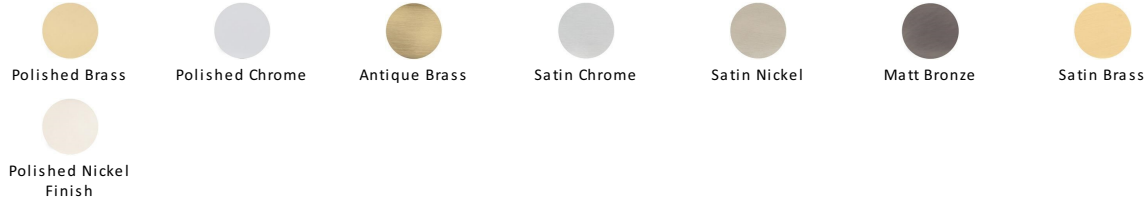

Hammered Wide Metro Cabinet Pull Handle

C4525 192-SB

Heritage Brass Cabinet Pull Hammered Wide Metro Design 192mm CTC Satin Brass Finish

Material:
Solid Brass

Finish:
Satin Brass

Available Finishes

Available Sizes

Product Dimensions (All dimensions are in millimeters unless otherwise indicated)

Length	200	Width	20	CTC	192	Projection	28
Base	8						

About the Finish

Satin Brass

A modern alternative to the traditional polished brass, this attractive brushed texture beautifully mellows and adds warmth to both a traditional and a soft contemporary décor.