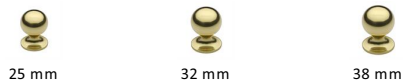

## Ball Cabinet Knob

C8321 25-PB

Heritage Brass Cabinet Knob Ball Design 25mm Polished Brass finish

**Material:**  
Solid Brass

**Finish:**  
Polished Brass

### Available Sizes

### Product Dimensions (All dimensions are in millimeters unless otherwise indicated)

<b>Projection</b>	36	<b>Maximum Diameter</b>	25	<b>Base</b>	25
-------------------	----	-------------------------	----	-------------	----