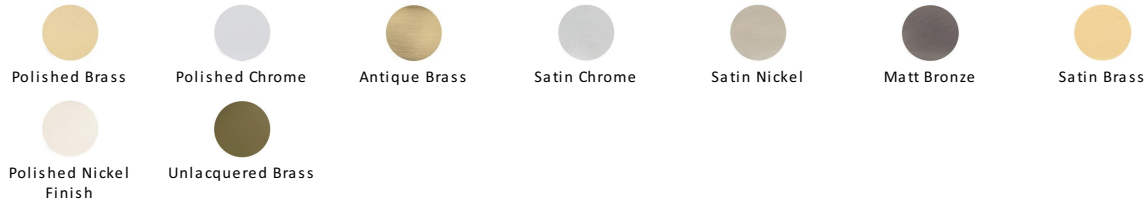

Ball Cabinet Knob

C8321 25-SB

Heritage Brass Cabinet Knob Ball Design 25mm Satin Brass finish

Material:
Solid Brass

Finish:
Satin Brass

Available Finishes

Available Sizes

Product Dimensions (All dimensions are in millimeters unless otherwise indicated)

Projection	36	Maximum Diameter	25	Base	25
-------------------	----	-------------------------	----	-------------	----

About the Finish

Satin Brass

A modern alternative to the traditional polished brass, this attractive brushed texture beautifully mellows and adds warmth to both a traditional and a soft contemporary décor.