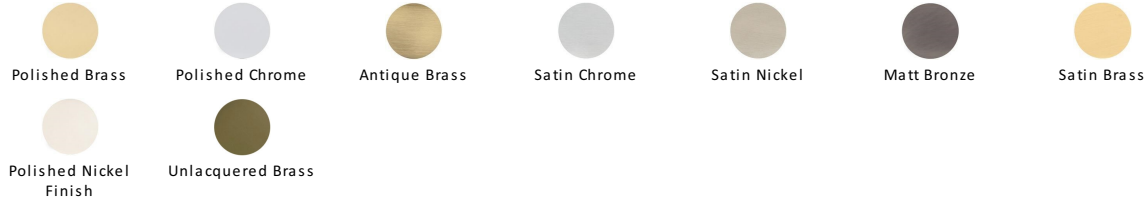

## Ball Cabinet Knob

C8321 25-SC

Heritage Brass Cabinet Knob Ball Design 25mm Satin Chrome finish

**Material:**  
Solid Brass

**Finish:**  
Satin Chrome

### Available Finishes

### Available Sizes

#### Satin Chrome

The brush marks of satin chrome will appeal to those who favour an industrial yet contemporary chrome finish. Satin Chrome Finish is also less prone to finger marks than polished chrome.