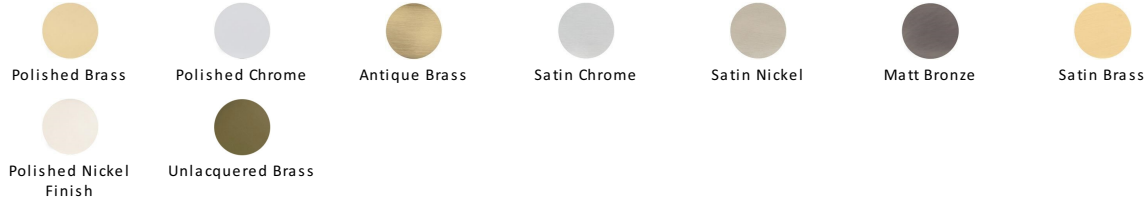

## Sphere Cabinet Knob

C8323 22-MB

Heritage Brass Cabinet Knob Sphere Design 22mm Matt Bronze finish

**Material:**  
Solid Brass

**Finish:**  
Matt Bronze

### Available Finishes

### Available Sizes

#### Matt Bronze

An aged finish on brass creating a vintage appearance, yet one that also looks outstanding in contemporary schemes. Over a period of time the bronze colour will lighten along any edges and surfaces that are frequently touched and create a naturally aged appearance highlighting frequently touched areas and exposing the brass below.