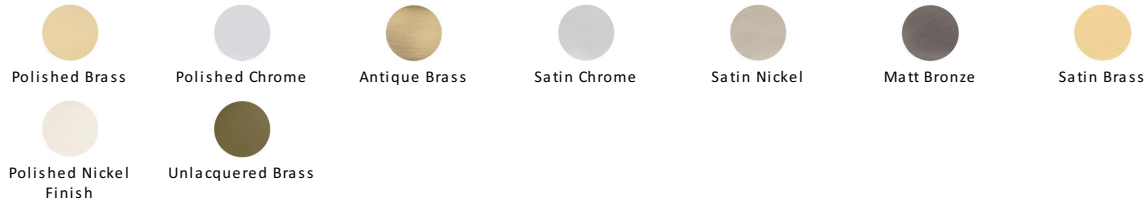

Sphere Cabinet Knob

C8323 22-PC

Heritage Brass Cabinet Knob Sphere Design 22mm Polished Chrome finish

Material:
Solid Brass

Finish:
Polished Chrome

Available Finishes

Available Sizes

Product Dimensions (All dimensions are in millimeters unless otherwise indicated)

Projection	32	Maximum Diameter	22	Base	6
-------------------	----	-------------------------	----	-------------	---

About the Finish

Polished Chrome

A bold, contemporary finish; low maintenance and easy to clean. The mirror effect reflects light and colour and will complement any colour scheme