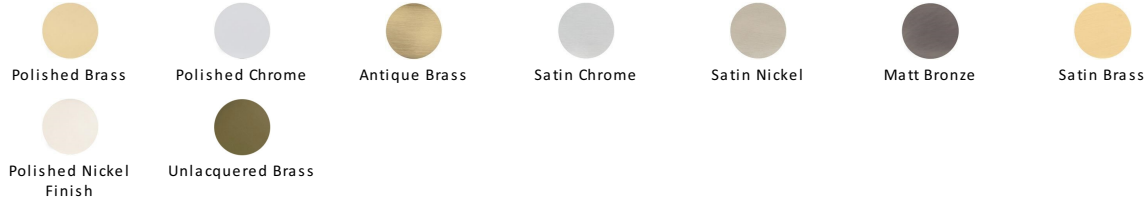

Sphere Cabinet Knob

C8323 22-PNF

Heritage Brass Cabinet Knob Sphere Design 22mm Polished Nickel finish

Material:
Solid Brass

Finish:
Polished Nickel Finish

Available Finishes

Available Sizes

Product Dimensions (All dimensions are in millimeters unless otherwise indicated)

Projection	32	Maximum Diameter	22	Base	6
-------------------	----	-------------------------	----	-------------	---

About the Finish

Polished Nickel Finish

With its subtle golden hue this is a mellow alternative to polished chrome. The finish is not coated and will oxidise naturally. If not regularly buffed with a soft cloth this finish will subtly change over time by taking on an aged patina.