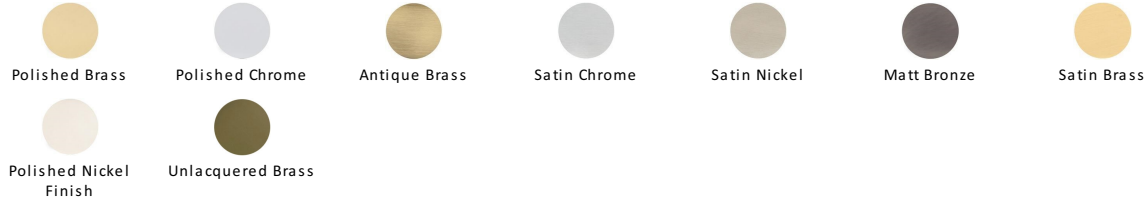

Sphere Cabinet Knob

C8323 22-SN

Heritage Brass Cabinet Knob Sphere Design 22mm Satin Nickel finish

Material:
Solid Brass

Finish:
Satin Nickel

Available Finishes

Available Sizes

Product Dimensions (All dimensions are in millimeters unless otherwise indicated)

Projection	32	Maximum Diameter	22	Base	6
-------------------	----	-------------------------	----	-------------	---

About the Finish

Satin Nickel

With its honeyed grey tone created by brushed nickel plating on brass, this finish closely matches Stainless Steel but offers a warm and subtle alternative which is popular in traditional and modern décors.