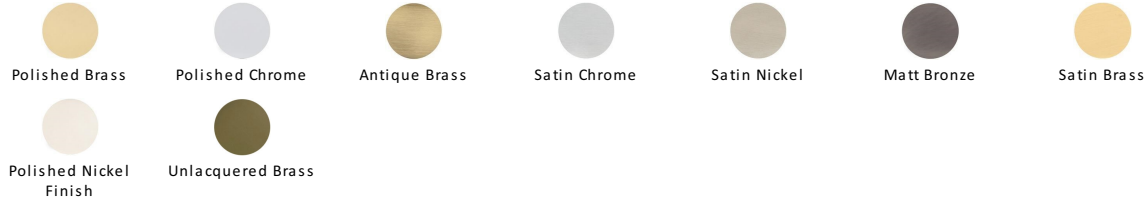

Sphere Cabinet Knob

C8323 28-AT

Heritage Brass Cabinet Knob Sphere Design 28mm Antique Brass finish

Material:
Solid Brass

Finish:
Antique Brass

Available Finishes

Available Sizes

Product Dimensions (All dimensions are in millimeters unless otherwise indicated)

Projection	38	Maximum Diameter	28	Base	6
-------------------	----	-------------------------	----	-------------	---

About the Finish

Antique Brass

With russet hues and a brass undertone, this variation on brass retains a warm and mellow character but adds age and maturity by highlighting the variance of shades making each piece both alluring and unique.