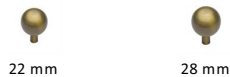

Sphere Cabinet Knob

C8323 28-AT

Heritage Brass Cabinet Knob Sphere Design 28mm Antique Brass finish

Material:
Solid Brass

Finish:
Antique Brass

Available Finishes

Available Sizes

Product Dimensions (All dimensions are in millimeters unless otherwise indicated)

Projection	38	Maximum Diameter	28	Base	6
-------------------	----	-------------------------	----	-------------	---

About the Finish

Antique Brass

With russet hues and a brass undertone, this variation on brass retains a warm and mellow character but adds age and maturity by highlighting the variance of shades making each piece both alluring and unique.

Box Contains

- 1 Cabinet Knob
- All fixing screws and fasteners
- Back fittings, 2 x M4 bolts, thread length 25 and 38mm

+971 (0) 43559265

www.heritagebrass-uae.com

office@heritagebrass-uae.com