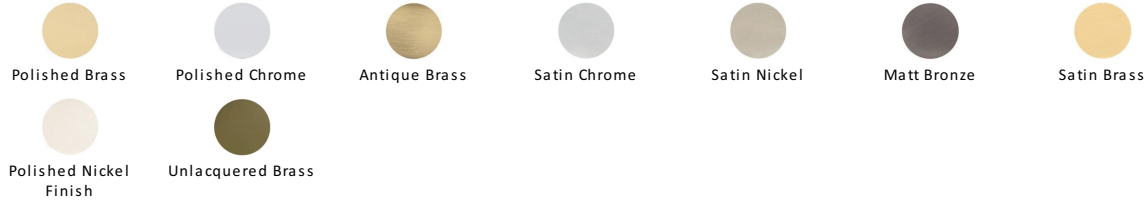

## Sphere Cabinet Knob

C8323 28-MB

Heritage Brass Cabinet Knob Sphere Design 28mm Matt Bronze finish

**Material:**  
Solid Brass

**Finish:**  
Matt Bronze

### Available Finishes

### Available Sizes

#### Matt Bronze

An aged finish on brass creating a vintage appearance, yet one that also looks outstanding in contemporary schemes. Over a period of time the bronze colour will lighten along any edges and surfaces that are frequently touched and create a naturally aged appearance highlighting frequently touched areas and exposing the brass below.