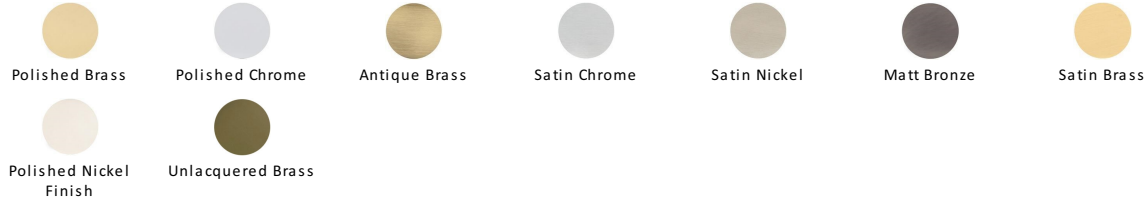

Sphere Cabinet Knob

C8323 28-PC

Heritage Brass Cabinet Knob Sphere Design 28mm Polished Chrome finish

Material:
Solid Brass

Finish:
Polished Chrome

Available Finishes

Available Sizes

Product Dimensions (All dimensions are in millimeters unless otherwise indicated)

Projection	38	Maximum Diameter	28	Base	6
-------------------	----	-------------------------	----	-------------	---

About the Finish

Polished Chrome

A bold, contemporary finish; low maintenance and easy to clean. The mirror effect reflects light and colour and will complement any colour scheme