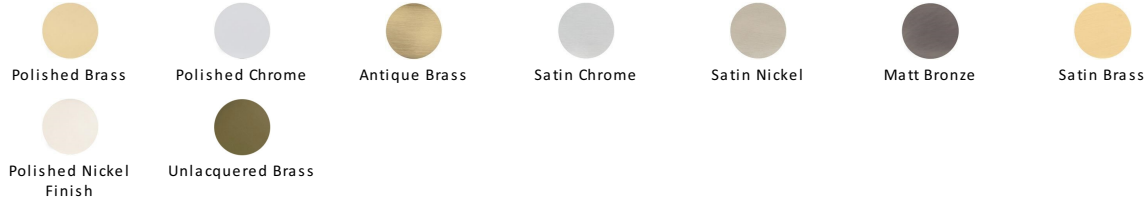

Sphere Cabinet Knob

C8323 28-PNF

Heritage Brass Cabinet Knob Sphere Design 28mm Polished Nickel finish

Material:
Solid Brass

Finish:
Polished Nickel Finish

Available Finishes

Available Sizes

Product Dimensions (All dimensions are in millimeters unless otherwise indicated)

Projection	38	Maximum Diameter	28	Base	6
-------------------	----	-------------------------	----	-------------	---

About the Finish

Polished Nickel Finish

With its subtle golden hue this is a mellow alternative to polished chrome. The finish is not coated and will oxidise naturally. If not regularly buffed with a soft cloth this finish will subtly change over time by taking on an aged patina.