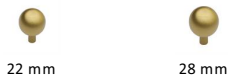

## Sphere Cabinet Knob

C8323 28-SB

Heritage Brass Cabinet Knob Sphere Design 28mm Satin Brass finish

**Material:**  
Solid Brass

**Finish:**  
Satin Brass

### Product Dimensions (All dimensions are in millimeters unless otherwise indicated)

<b>Projection</b>	38	<b>Maximum Diameter</b>	28	<b>Base</b>	6
-------------------	----	-------------------------	----	-------------	---