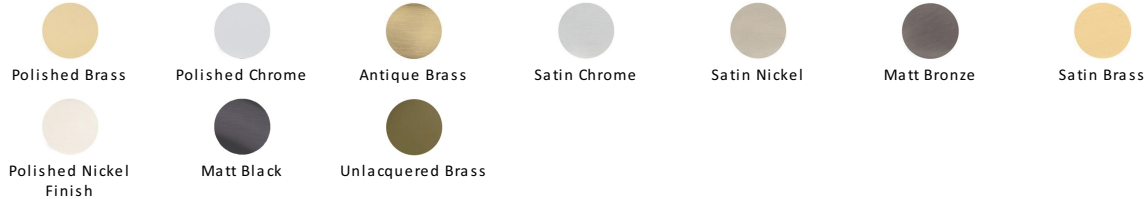

Edge Pull Cabinet Handle

EP100-38-SB

Heritage Brass EP Edge Pull Cabinet Handle 100mm Satin Brass finish

Material:
Solid Brass

Finish:
Satin Brass

Available Finishes

Available Sizes

Product Dimensions (All dimensions are in millimeters unless otherwise indicated)

Length	100	Width	38	Height	3
---------------	-----	--------------	----	---------------	---

About the Finish

Satin Brass

A modern alternative to the traditional polished brass, this attractive brushed texture beautifully mellows and adds warmth to both a traditional and a soft contemporary décor.