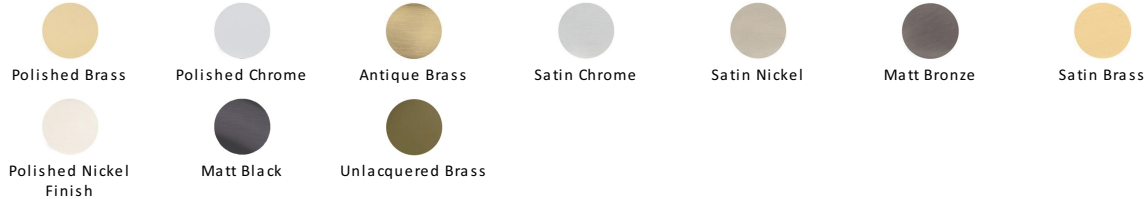

Edge Pull Cabinet Handle

EP200-38-SC

Heritage Brass EP Edge Pull Cabinet Handle 200mm Satin Chrome finish

Material:
Solid Brass

Finish:
Satin Chrome

Available Finishes

Available Sizes

Product Dimensions (All dimensions are in millimeters unless otherwise indicated)

Length	200	Width	38	Height	3
---------------	-----	--------------	----	---------------	---

About the Finish

Satin Chrome

The brush marks of satin chrome will appeal to those who favour an industrial yet contemporary chrome finish. Satin Chrome Finish is also less prone to finger marks than polished chrome.