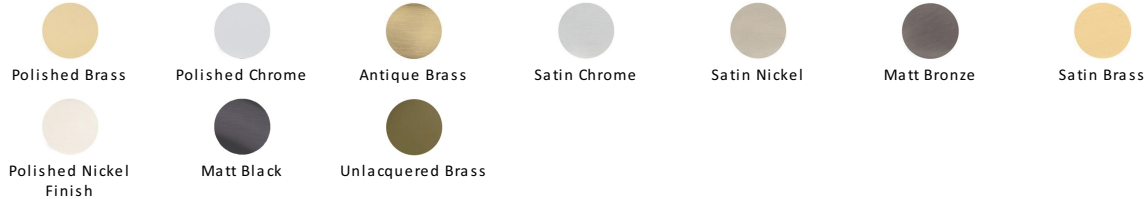

Edge Pull Cabinet Handle

EP50-38-PC

Heritage Brass EP Edge Pull Cabinet Handle 50mm Polished Chrome finish

Material:
Solid Brass

Finish:
Polished Chrome

Available Finishes

Available Sizes

Product Dimensions (All dimensions are in millimeters unless otherwise indicated)

Length	50	Width	38	Height	3
---------------	----	--------------	----	---------------	---

About the Finish

Polished Chrome

A bold, contemporary finish; low maintenance and easy to clean. The mirror effect reflects light and colour and will complement any colour scheme