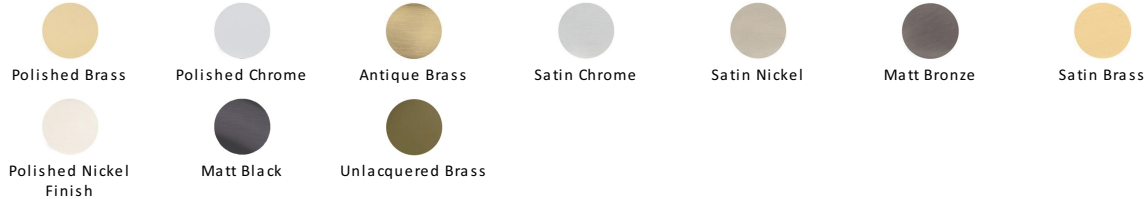

EPT Edge Pull Cabinet Handle

EPT100-38-PC

Heritage Brass EPT Edge Pull Cabinet Handle 100mm Polished Chrome finish

Material:
Solid Brass

Finish:
Polished Chrome

Available Finishes

Available Sizes

Product Dimensions (All dimensions are in millimeters unless otherwise indicated)

Length	100	Width	38	Height	1.6
---------------	-----	--------------	----	---------------	-----

About the Finish

Polished Chrome

A bold, contemporary finish; low maintenance and easy to clean. The mirror effect reflects light and colour and will complement any colour scheme