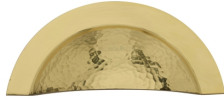

Crescent Drawer Cup Pull Hammered Design

HAM1730-PB

Heritage Brass Drawer Cup Pull Crescent Hammered Design Polished Brass finish

Material:
Solid Brass

Finish:
Polished Brass

Available Finishes

Polished Brass

Polished Chrome

Antique Brass

Satin Nickel

Matt Bronze

Satin Brass

Product Dimensions (All dimensions are in millimeters unless otherwise indicated)

Length	97	Width	43	CTC	57	Projection	18
Finger Clearance - Width	75	Finger Clearance - Height	15				

About the Finish

Polished Brass

Warm, mellow with a sense of heritage and comfort this highly polished finish is opulent without being flamboyant. Polished Brass coordinates perfectly with traditional décor.