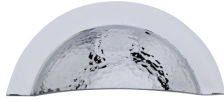

Crescent Drawer Cup Pull Hammered Design

HAM1730-PC

Heritage Brass Drawer Cup Pull Crescent Hammered Design Polished Chrome finish

Material:
Solid Brass

Finish:
Polished Chrome

Available Finishes

Polished Brass

Polished Chrome

Antique Brass

Satin Nickel

Matt Bronze

Satin Brass

Product Dimensions (All dimensions are in millimeters unless otherwise indicated)

Length	97	Width	43	CTC	57	Projection	18
Finger Clearance - Width	75	Finger Clearance - Height	15				

About the Finish

Polished Chrome

A bold, contemporary finish; low maintenance and easy to clean. The mirror effect reflects light and colour and will complement any colour scheme

Useful Information

- If replacing an existing Cabinet Pull it may be simpler to install if you select a pull which matches the existing centre to centre of the screw holes