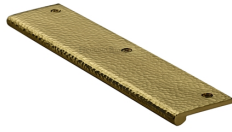

Edge Pull Cabinet Handle Hammered Design - 38mm Width

HAMEP200 38-PB

Heritage Brass Hammered EP Edge Pull Cabinet Handle 200mm Polished Brass finish

Material:
Solid Brass

Finish:
Polished Brass

Available Finishes

Polished Brass

Polished Chrome

Antique Brass

Satin Nickel

Matt Bronze

Satin Brass

Available Sizes

50 mm

100 mm

200 mm

Product Dimensions (All dimensions are in millimeters unless otherwise indicated)

| | | | | | |
|---------------|-----|--------------|----|---------------|---|
| Length | 200 | Width | 38 | Height | 3 |
|---------------|-----|--------------|----|---------------|---|