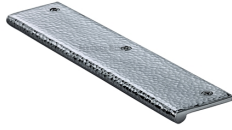

Edge Pull Cabinet Handle Hammered Design - 38mm Width

HAMEP200 38-PC

Heritage Brass Hammered EP Edge Pull Cabinet Handle 200mm Polished Chrome finish

Material:
Solid Brass

Finish:
Polished Chrome

Available Finishes

Polished Brass

Polished Chrome

Antique Brass

Satin Nickel

Matt Bronze

Satin Brass

Available Sizes

50 mm

100 mm

200 mm

Product Dimensions (All dimensions are in millimeters unless otherwise indicated)

Length	200	Width	38	Height	3
---------------	-----	--------------	----	---------------	---

About the Finish

Polished Chrome

A bold, contemporary finish; low maintenance and easy to clean. The mirror effect reflects light and colour and will complement any colour scheme

Useful Information

- The EP range is top fixing, please allow for a 3.5mm gap between drawers, or cut a 3mm recess for flush fitting.