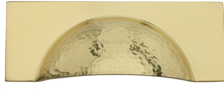

## Hampshire Drawer Cup Pull Hammered Design

HAM2764-PB

Heritage Brass Drawer Cup Pull Hampshire Hammered Design 57mm CTC Polished Brass Finish

**Material:**  
Solid Brass

**Finish:**  
Polished Brass

### Available Finishes

Polished Brass

Polished Chrome

Antique Brass

Satin Nickel

Matt Bronze

Satin Brass