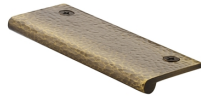

Edge Pull Cabinet Handle Hammered Design - 38mm Width

HAMEP100 38-AT

Heritage Brass Hammered EP Edge Pull Cabinet Handle 100mm Antique Brass finish

Material:
Solid Brass

Finish:
Antique Brass

Available Finishes

Polished Brass

Polished Chrome

Antique Brass

Satin Nickel

Matt Bronze

Satin Brass

Available Sizes

50 mm

100 mm

200 mm

Product Dimensions (All dimensions are in millimeters unless otherwise indicated)

Length	100	Width	38	Height	3
---------------	-----	--------------	----	---------------	---

About the Finish

Antique Brass