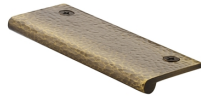

Edge Pull Cabinet Handle Hammered Design - 38mm Width

HAMEP100 38-AT

Heritage Brass Hammered EP Edge Pull Cabinet Handle 100mm Antique Brass finish

Material:
Solid Brass

Finish:
Antique Brass

Available Finishes

Polished Brass

Polished Chrome

Antique Brass

Satin Nickel

Matt Bronze

Satin Brass

Available Sizes

Heritage Brass

50 mm

100 mm

Heritage Brass

200 mm

Product Dimensions (All dimensions are in millimeters unless otherwise indicated)

Length	100	Width	38	Height	3
---------------	-----	--------------	----	---------------	---

About the Finish

Antique Brass

With russet hues and a brass undertone, this variation on brass retains a warm and mellow character but adds age and maturity by highlighting the variance of shades making each piece both alluring and unique.