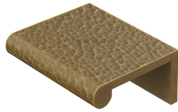

## Edge Pull Cabinet Handle Hammered Design - 40mm Width

HAMEPR50 40-AT

Heritage Brass Hammered EPR Edge Pull Cabinet Handle 50mm Antique Brass finish

**Material:**  
Solid Brass

**Finish:**  
Antique Brass

### Available Finishes

Polished Brass

Polished Chrome

Antique Brass

Satin Nickel

Matt Bronze

Satin Brass