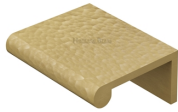

Edge Pull Cabinet Handle Hammered Design - 40mm Width

HAMEPR50 40-SB

Heritage Brass Hammered EPR Edge Pull Cabinet Handle 50mm Satin Brass finish

Material:
Solid Brass

Finish:
Satin Brass

Available Finishes

Polished Brass

Polished Chrome

Antique Brass

Satin Nickel

Matt Bronze

Satin Brass

Available Sizes

50 mm

100 mm

200 mm

Product Dimensions (All dimensions are in millimeters unless otherwise indicated)

Length	50	Width	40	Height	3
---------------	----	--------------	----	---------------	---

About the Finish

Satin Brass

A modern alternative to the traditional polished brass, this attractive brushed texture beautifully mellows and adds warmth to both a traditional and a soft contemporary décor.

Useful Information

- The EPR range is fitted from the back of the cabinet. Please allow for a 3.5mm gap between drawers or cut a 3mm recess for flush fitting.