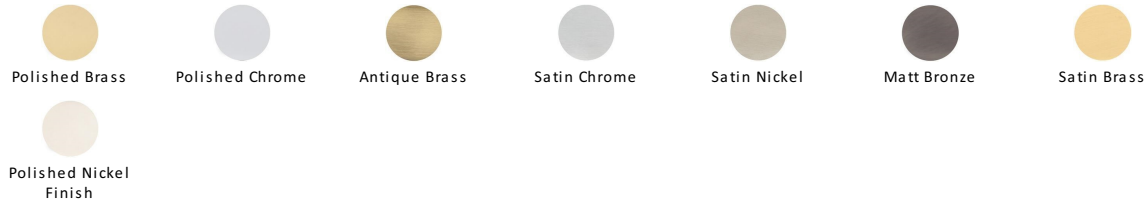

Domed Cabinet Knob with Square Backplate

SQ3950-MB

Heritage Brass Cabinet Knob Domed Design with Square Backplate 32mm Matt Bronze finish

Material:
Solid Brass

Finish:
Matt Bronze

Available Finishes

Product Dimensions (All dimensions are in millimeters unless otherwise indicated)

Projection 34 **Maximum Diameter** 32 **Base** 38

About the Finish

Matt Bronze

An aged finish on brass creating a vintage appearance, yet one that also looks outstanding in contemporary schemes. Over a period of time the bronze colour will lighten along any edges and surfaces that are frequently touched and create a naturally aged appearance highlighting frequently touched areas and exposing the brass below.